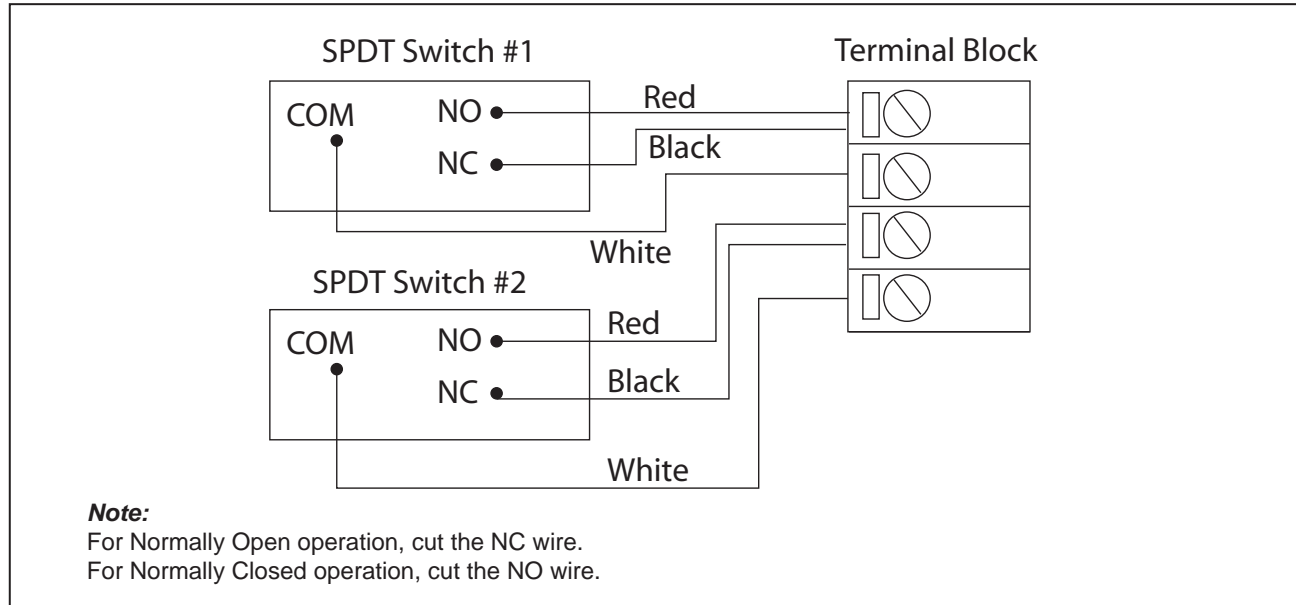

Specifications

Switch Rating:	1 Amp @ 30 VDC 0.1 Amp @ 125 VAC
Manual Station Dimensions:	4.9" H x 3.5" W x 2.0" D
Colors:	Blue or Yellow with raised white letters. White manual bar with raised black letters.

Typical Wiring Diagram

Ordering Information

Model	Description
MS-703U	Blue Single Action Emergency Manual Station c/w 2 Form "C" Contacts
MS-704U	Yellow Single Action Emergency Manual Station c/w 2 Form "C" Contacts